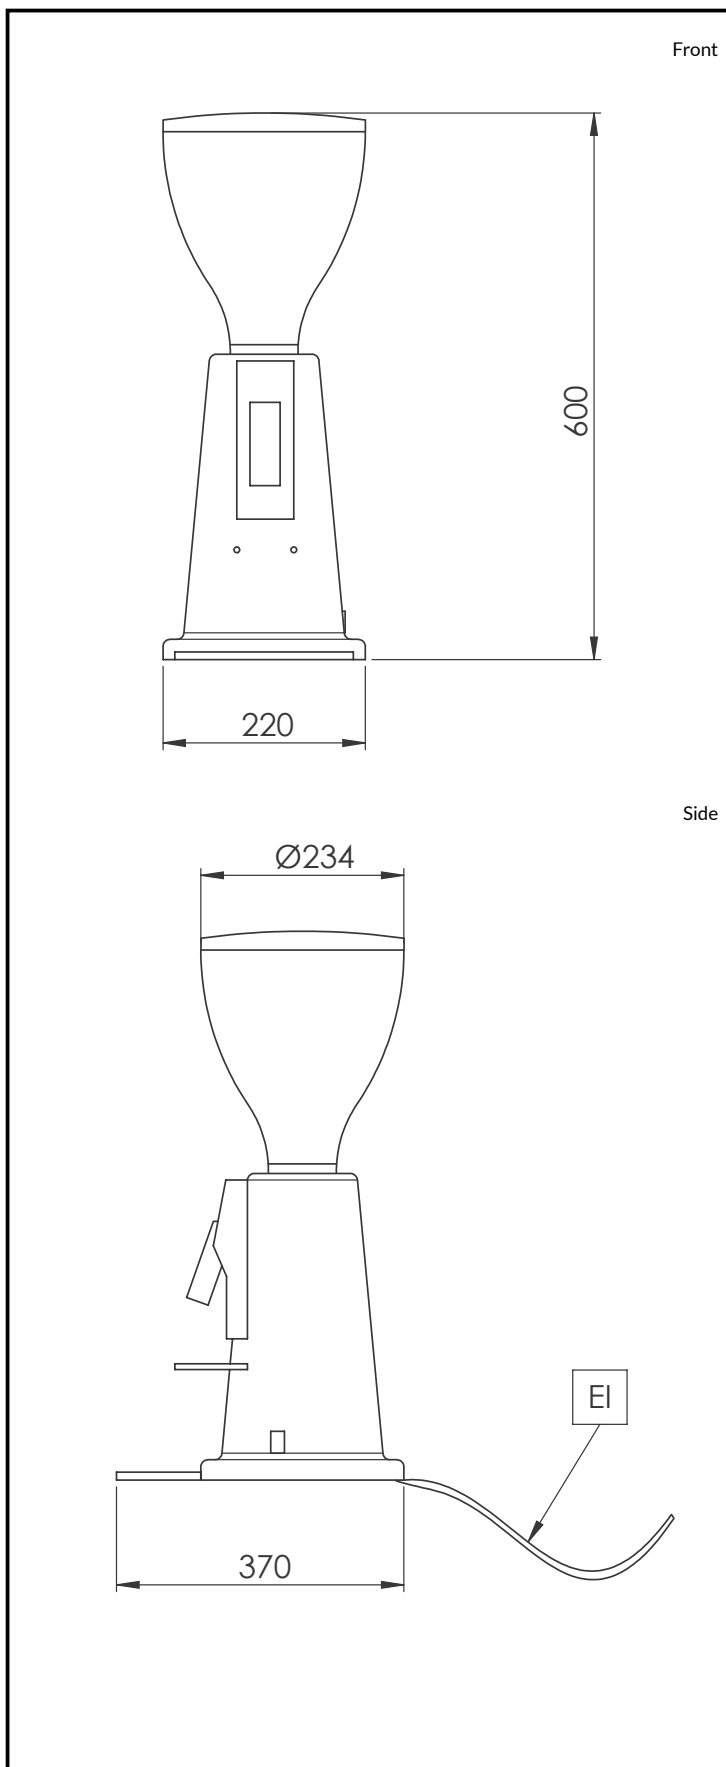

Width: 230 mm

External dimensions,

Depth: 370 mm

External dimensions,

Height: 600 mm

ISO 9001; ISO 14001

Net weight: kg

Shipping weight: 13.5 kg

Shipping height: 870 mm

Shipping width: 500 mm

Shipping depth: 750 mm

Shipping volume: 0.33 m³

The company reserves the right to make modifications to the products without prior notice. All information correct at time of printing.